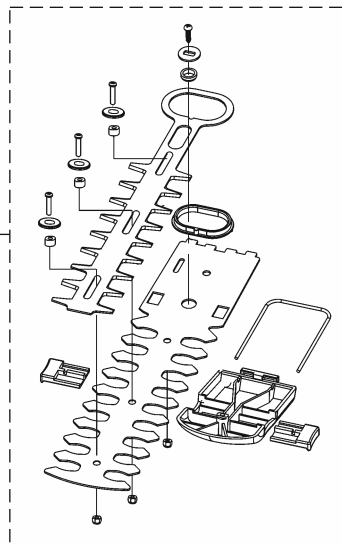

GBS 9054 LI

„Schlüsselvariante“ ab Seriennummer / MODEL „KEY“ FROM SERIAL NO.
319830006201

EU - **50800035**
UK - **50800036**

50800149 = mit Schlüssel
with key

50800040
50800050 = mit Schlüssel
with key

50800047

50800045

50800048

50800046