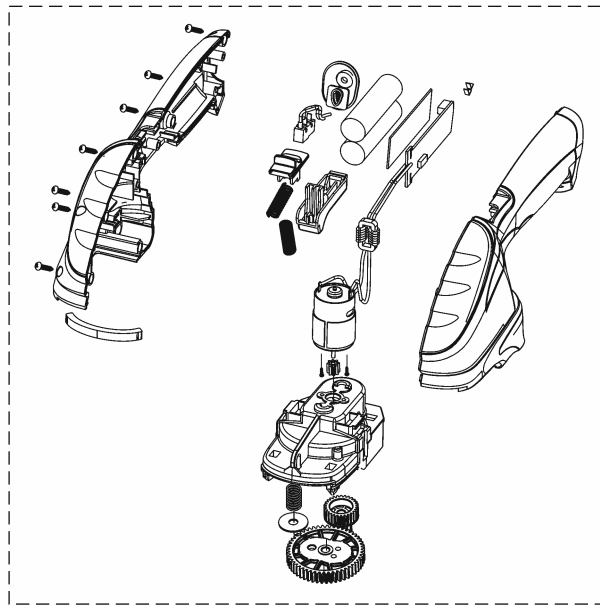

GBS 9054 LI

„Schlüsselvariante“ ab Seriennummer / MODEL „KEY“ FROM SERIAL NO.
319830006201

EU - **50800035**
UK - **50800036**

50800149 = mit Schlüssel
with key

50800040
50800050 = mit Schlüssel
with key

50800047